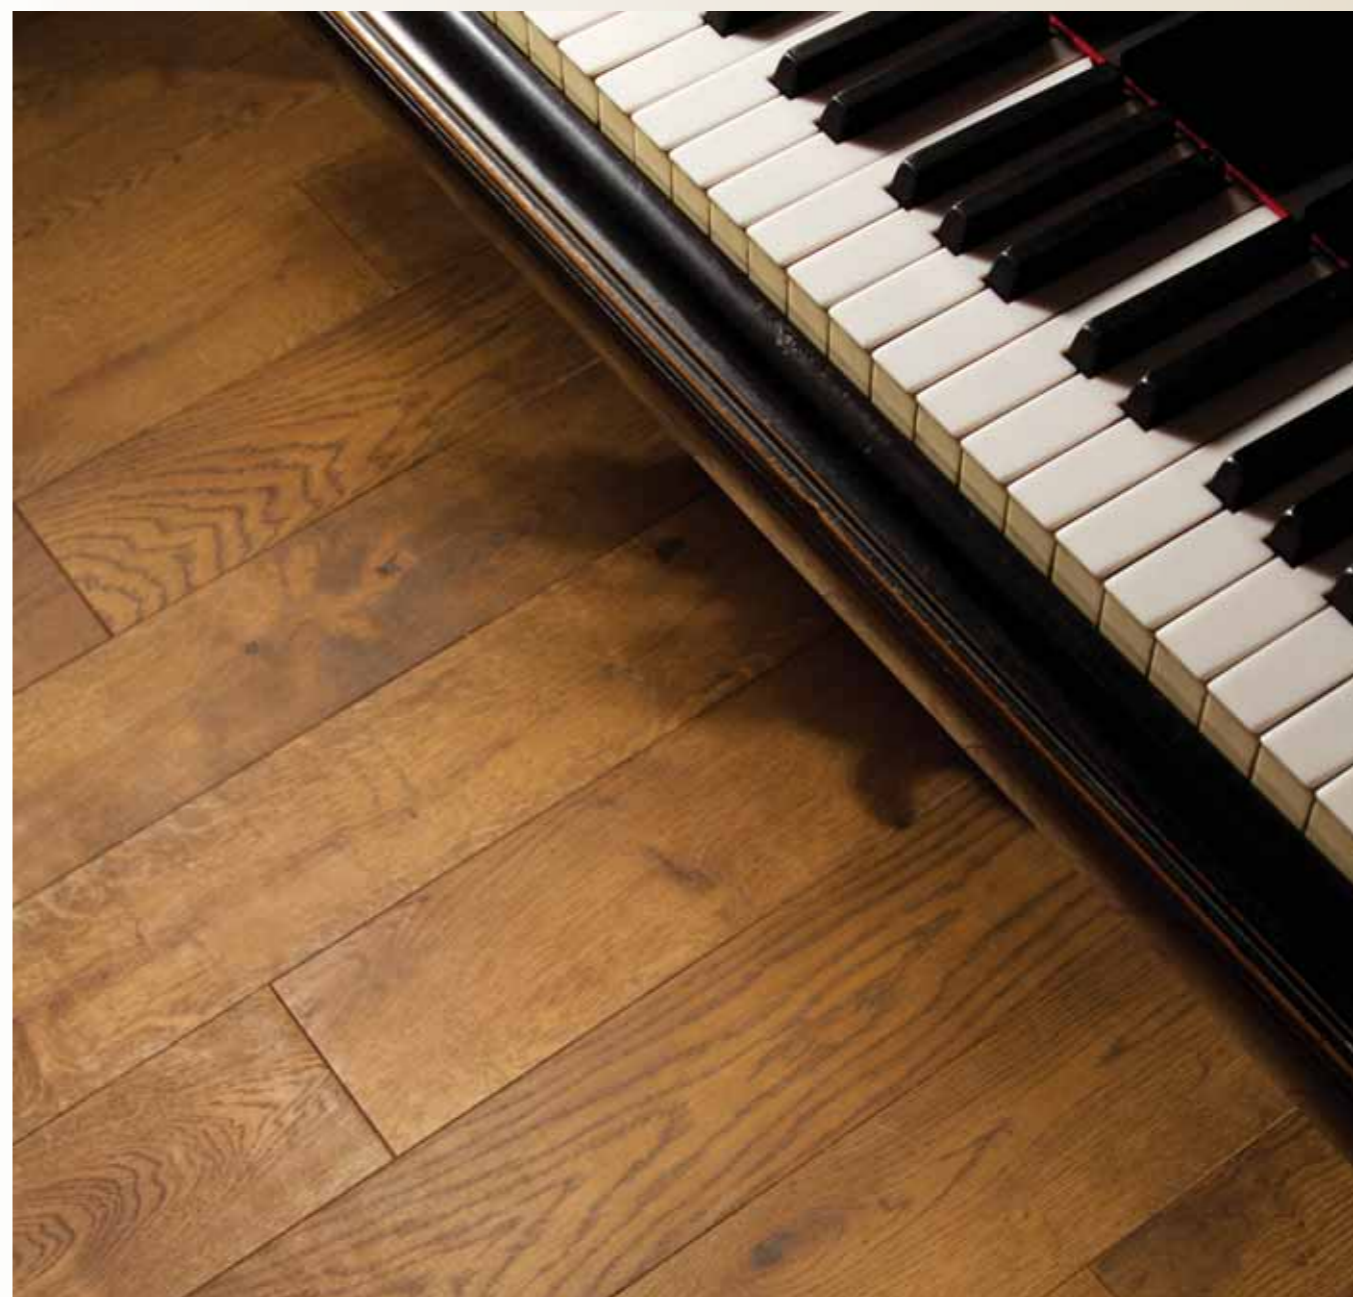

We offer skirtings to our floorboards, in dimension 2000 x 60 x 20 mm, glued from smaller pieces of solid wood.

Parketták
Parquet floors

CSAPHORNYOS parketta

„Az időtlen szépség”

SOLID STRIP flooring „The lifetime beauty”

The solid strip flooring with tongue and groove based on old tradition of centuries. The hardwood flooring is suitable for surfaces with heavy duty. Because of its beauty and durability it is still very popular. It's made of real solid wood.