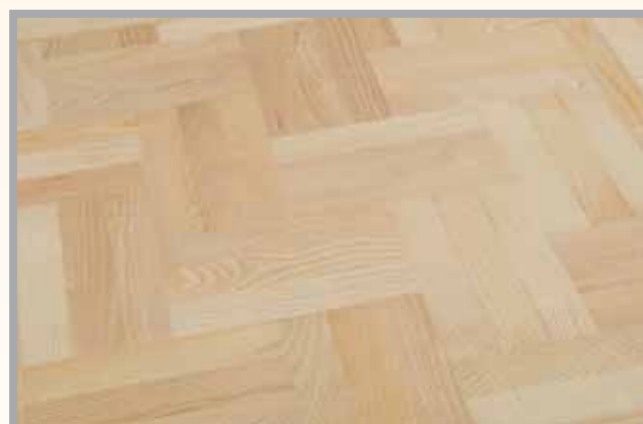

KÓRIS STANDARD / ASH STANDARD